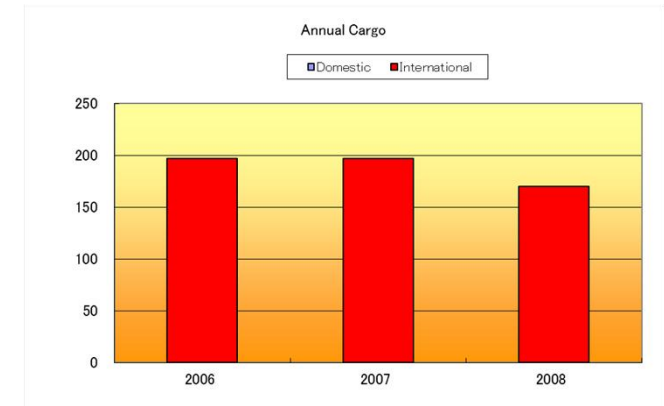

Siem Reap Airport (Cambodia)

		2006	2007	2008
Aircraft Movements	Domestic	4,197	5,088	4,551
	International	14,660	16,924	15,431
	Total	18,857	22,012	19,982
Annual Passenger (Thousand)	Domestic	155	185	170
	International	1,205	1,548	1,362
	Total	1,360	1,733	1,532
Annual Cargo (Tons)	Domestic			
	International	197	197	170
	Total	197	197	170