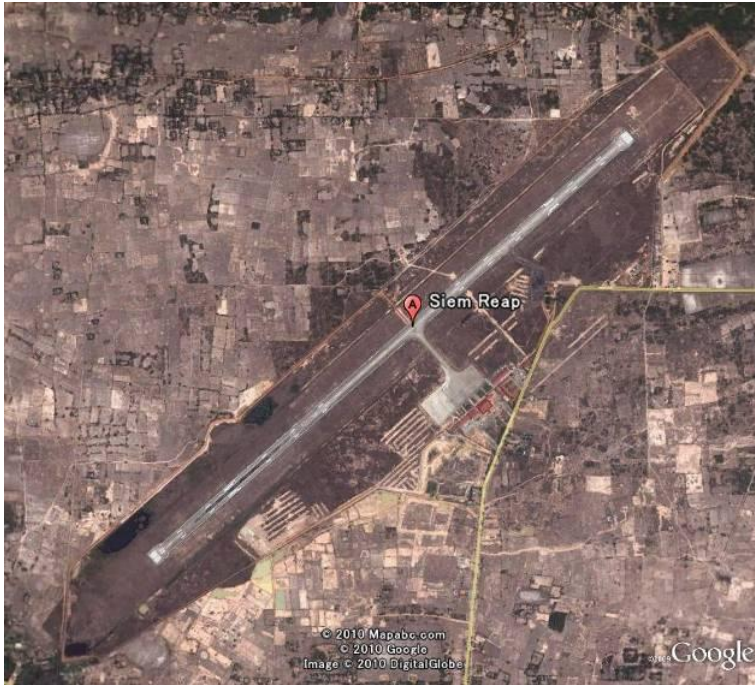

## Phnom Penh Airport (Cambodia)

Airport Name	Phnom Penh International Airport (IATA: PNH, ICAO: VDPP)		
Airport Location	8km west of city center		
Airport Coordinate	11 32.47N 104 50.38E		
Runways	A runway	05/23	3,000m (9,843ft)
Passenger Terminal	International		16,000m <sup>2</sup> 4 aerobridges
	Domestic		3,700m <sup>2</sup>
Airport Parking	14 parking stands		

## Siem Reap Airport (Cambodia)

Airport Name	Siem Reap International Airport (IATA: REP, ICAO: VDSR)		
Airport Location	6km north west of city center		
Airport Coordinate	1324.39N 104 48.44E		
Runways	A runway	05/23	2,550m (8,366ft)
Passenger Terminal	International		13,000 m <sup>2</sup>
	Domestic		3,000 m <sup>2</sup>
Airport Parking	14 parking stands		