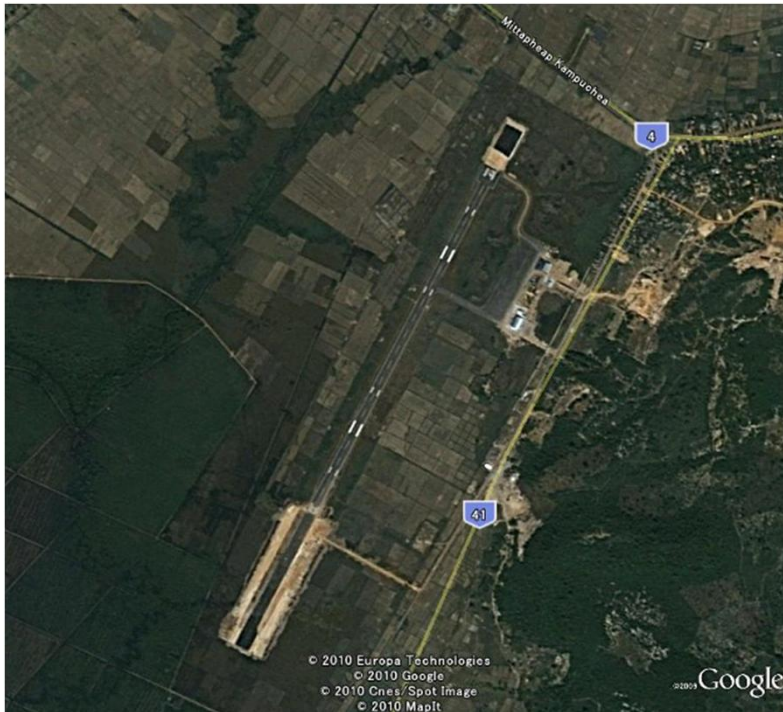

## Siem Reap Airport (Cambodia)

Airport Name	Siem Reap International Airport (IATA: REP, ICAO: VDSR)		
Airport Location	6km north west of city center		
Airport Coordinate	1324.39N 104 48.44E		
Runways	A runway	05/23	2,550m (8,366ft)
Passenger Terminal	International		13,000 m <sup>2</sup>
	Domestic		3,000 m <sup>2</sup>
Airport Parking	14 parking stands		

## Sihanoukville Airport (Cambodia)

Airport Name	Sihanoukville International Airport (IATA: KOS, ICAO: VDSV)		
Airport Location	12km south east of city center		
Airport Coordinate	10 34.48N 103 38.13E		
Runways	A runway	03/21	2,500m
Passenger Terminal	International	2,240 m <sup>2</sup>	
	Domestic		
Airport Parking	4 parking stands		