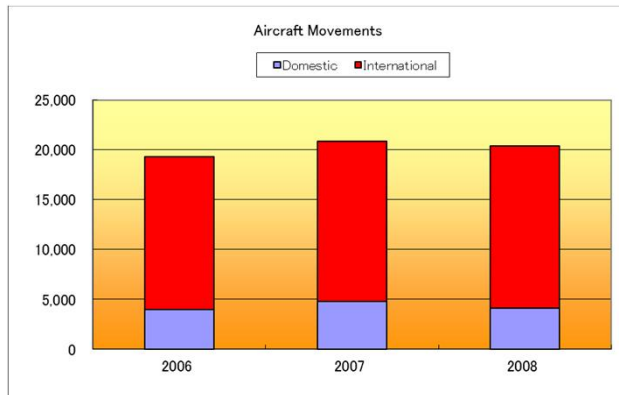

Phnom Penh Airport (Cambodia)

		2006	2007	2008
Aircraft Movements	Domestic	3,990	4,789	4,130
	International	15,292	16,092	16,253
	Total	19,282	20,881	20,383
Annual Passenger (Thousand)	Domestic	155	179	157
	International	1,167	1,419	1,535
	Total	1,322	1,598	1,692
Annual Cargo (Thousand Tons)	Domestic	-	-	-
	International	28	27	23
	Total	28	27	23