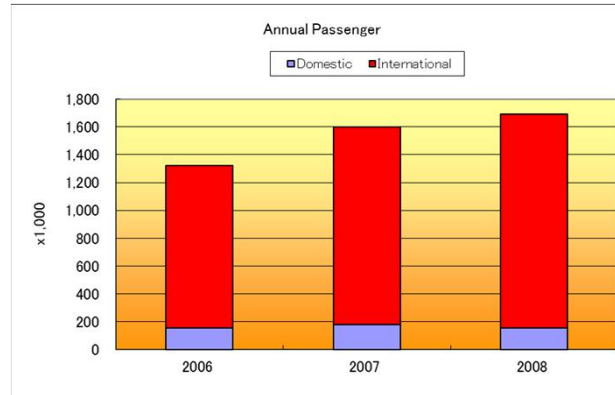

Phnom Penh Airport (Cambodia)

		2006	2007	2008
Aircraft Movements	Domestic	3,990	4,789	4,130
	International	15,292	16,092	16,253
	Total	19,282	20,881	20,383
Annual Passenger (Thousand)	Domestic	155	179	157
	International	1,167	1,419	1,535
	Total	1,322	1,598	1,692
Annual Cargo (Thousand Tons)	Domestic	-	-	-
	International	28	27	23
	Total	28	27	23