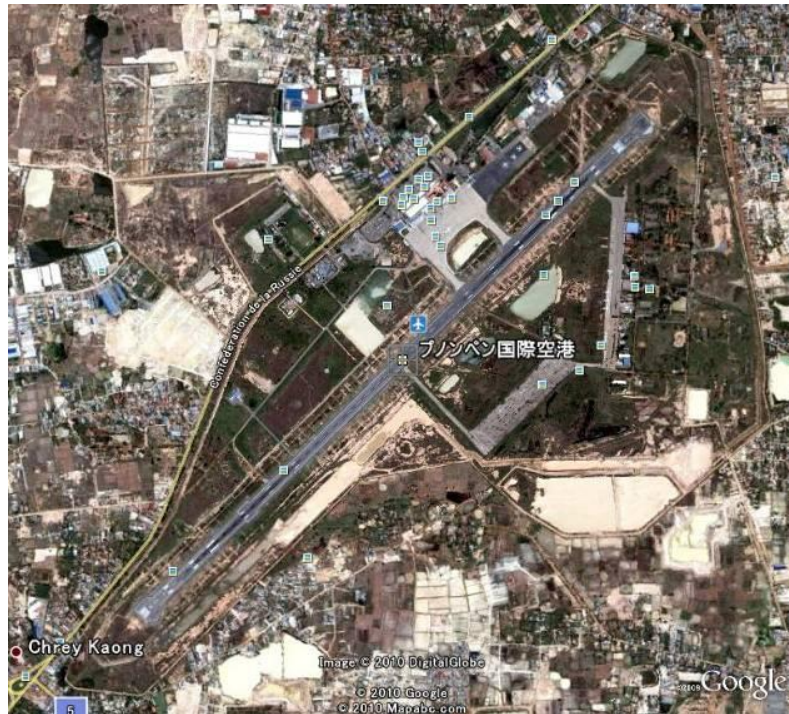

# State Secretariat of Civil Aviation (Cambodia)

Head Coordinator	
Name	Capt. Sivorn Keo
Title	Director of Flight Operation and Air Safety Department
Affiliation	State Secretariat of Civil Aviation
Address	No.62, Preah Norodom Blvd., Phnom Penh
TEL	855 23 224 258
FAX	855 23 224 259
E-mail	<a href="mailto:ksv.ssca@gmail.com">ksv.ssca@gmail.com</a>

## Phnom Penh Airport (Cambodia)

Airport Name	Phnom Penh International Airport (IATA: PNH, ICAO: VDPP)		
Airport Location	8km west of city center		
Airport Coordinate	11 32.47N 104 50.38E		
Runways	A runway	05/23	3,000m (9,843ft)
Passenger Terminal	International		16,000m <sup>2</sup> 4 aerobridges
	Domestic		3,700m <sup>2</sup>
Airport Parking	14 parking stands		

## Siem Reap Airport (Cambodia)

Airport Name	Siem Reap International Airport (IATA: REP, ICAO: VDSR)		
Airport Location	6km north west of city center		
Airport Coordinate	1324.39N 104 48.44E		
Runways	A runway	05/23	2,550m (8,366ft)
Passenger Terminal	International		13,000 m <sup>2</sup>
	Domestic		3,000 m <sup>2</sup>
Airport Parking	14 parking stands		

## Sihanoukville Airport (Cambodia)

Airport Name	Sihanoukville International Airport (IATA: KOS, ICAO: VDSV)		
Airport Location	12km south east of city center		
Airport Coordinate	10 34.48N 103 38.13E		
Runways	A runway	03/21	2,500m
Passenger Terminal	International	2,240 m <sup>2</sup>	
	Domestic		
Airport Parking	4 parking stands		