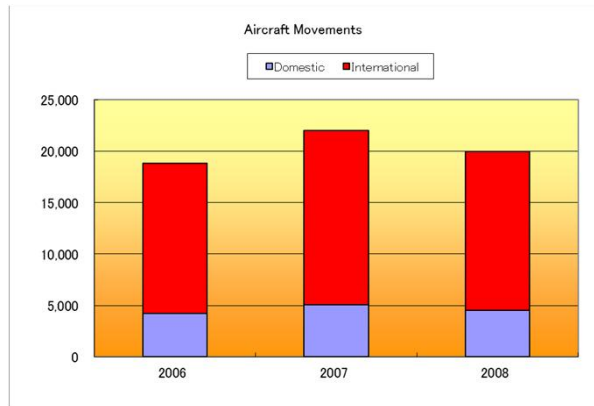

Siem Reap Airport (Cambodia)

		2006	2007	2008
Aircraft Movements	Domestic	4,197	5,088	4,551
	International	14,660	16,924	15,431
	Total	18,857	22,012	19,982
Annual Passenger (Thousand)	Domestic	155	185	170
	International	1,205	1,548	1,362
	Total	1,360	1,733	1,532
Annual Cargo (Tons)	Domestic			
	International	197	197	170
	Total	197	197	170