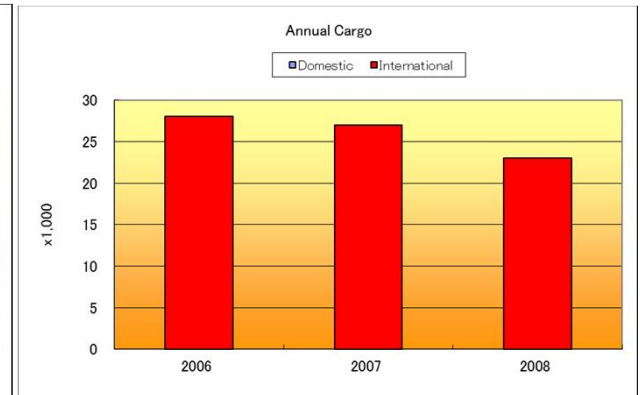

Phnom Penh Airport (Cambodia)

		2006	2007	2008
Aircraft Movements	Domestic	3,990	4,789	4,130
	International	15,292	16,092	16,253
	Total	19,282	20,881	20,383
Annual Passenger (Thousand)	Domestic	155	179	157
	International	1,167	1,419	1,535
	Total	1,322	1,598	1,692
Annual Cargo (Thousand Tons)	Domestic	-	-	-
	International	28	27	23
	Total	28	27	23