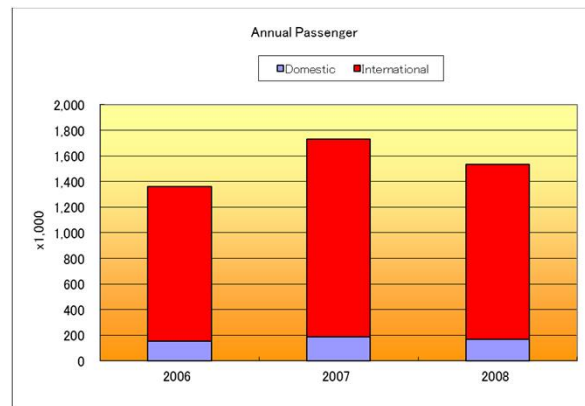

Siem Reap Airport (Cambodia)

		2006	2007	2008
Aircraft Movements	Domestic	4,197	5,088	4,551
	International	14,660	16,924	15,431
	Total	18,857	22,012	19,982
Annual Passenger (Thousand)	Domestic	155	185	170
	International	1,205	1,548	1,362
	Total	1,360	1,733	1,532
Annual Cargo (Tons)	Domestic			
	International	197	197	170
	Total	197	197	170